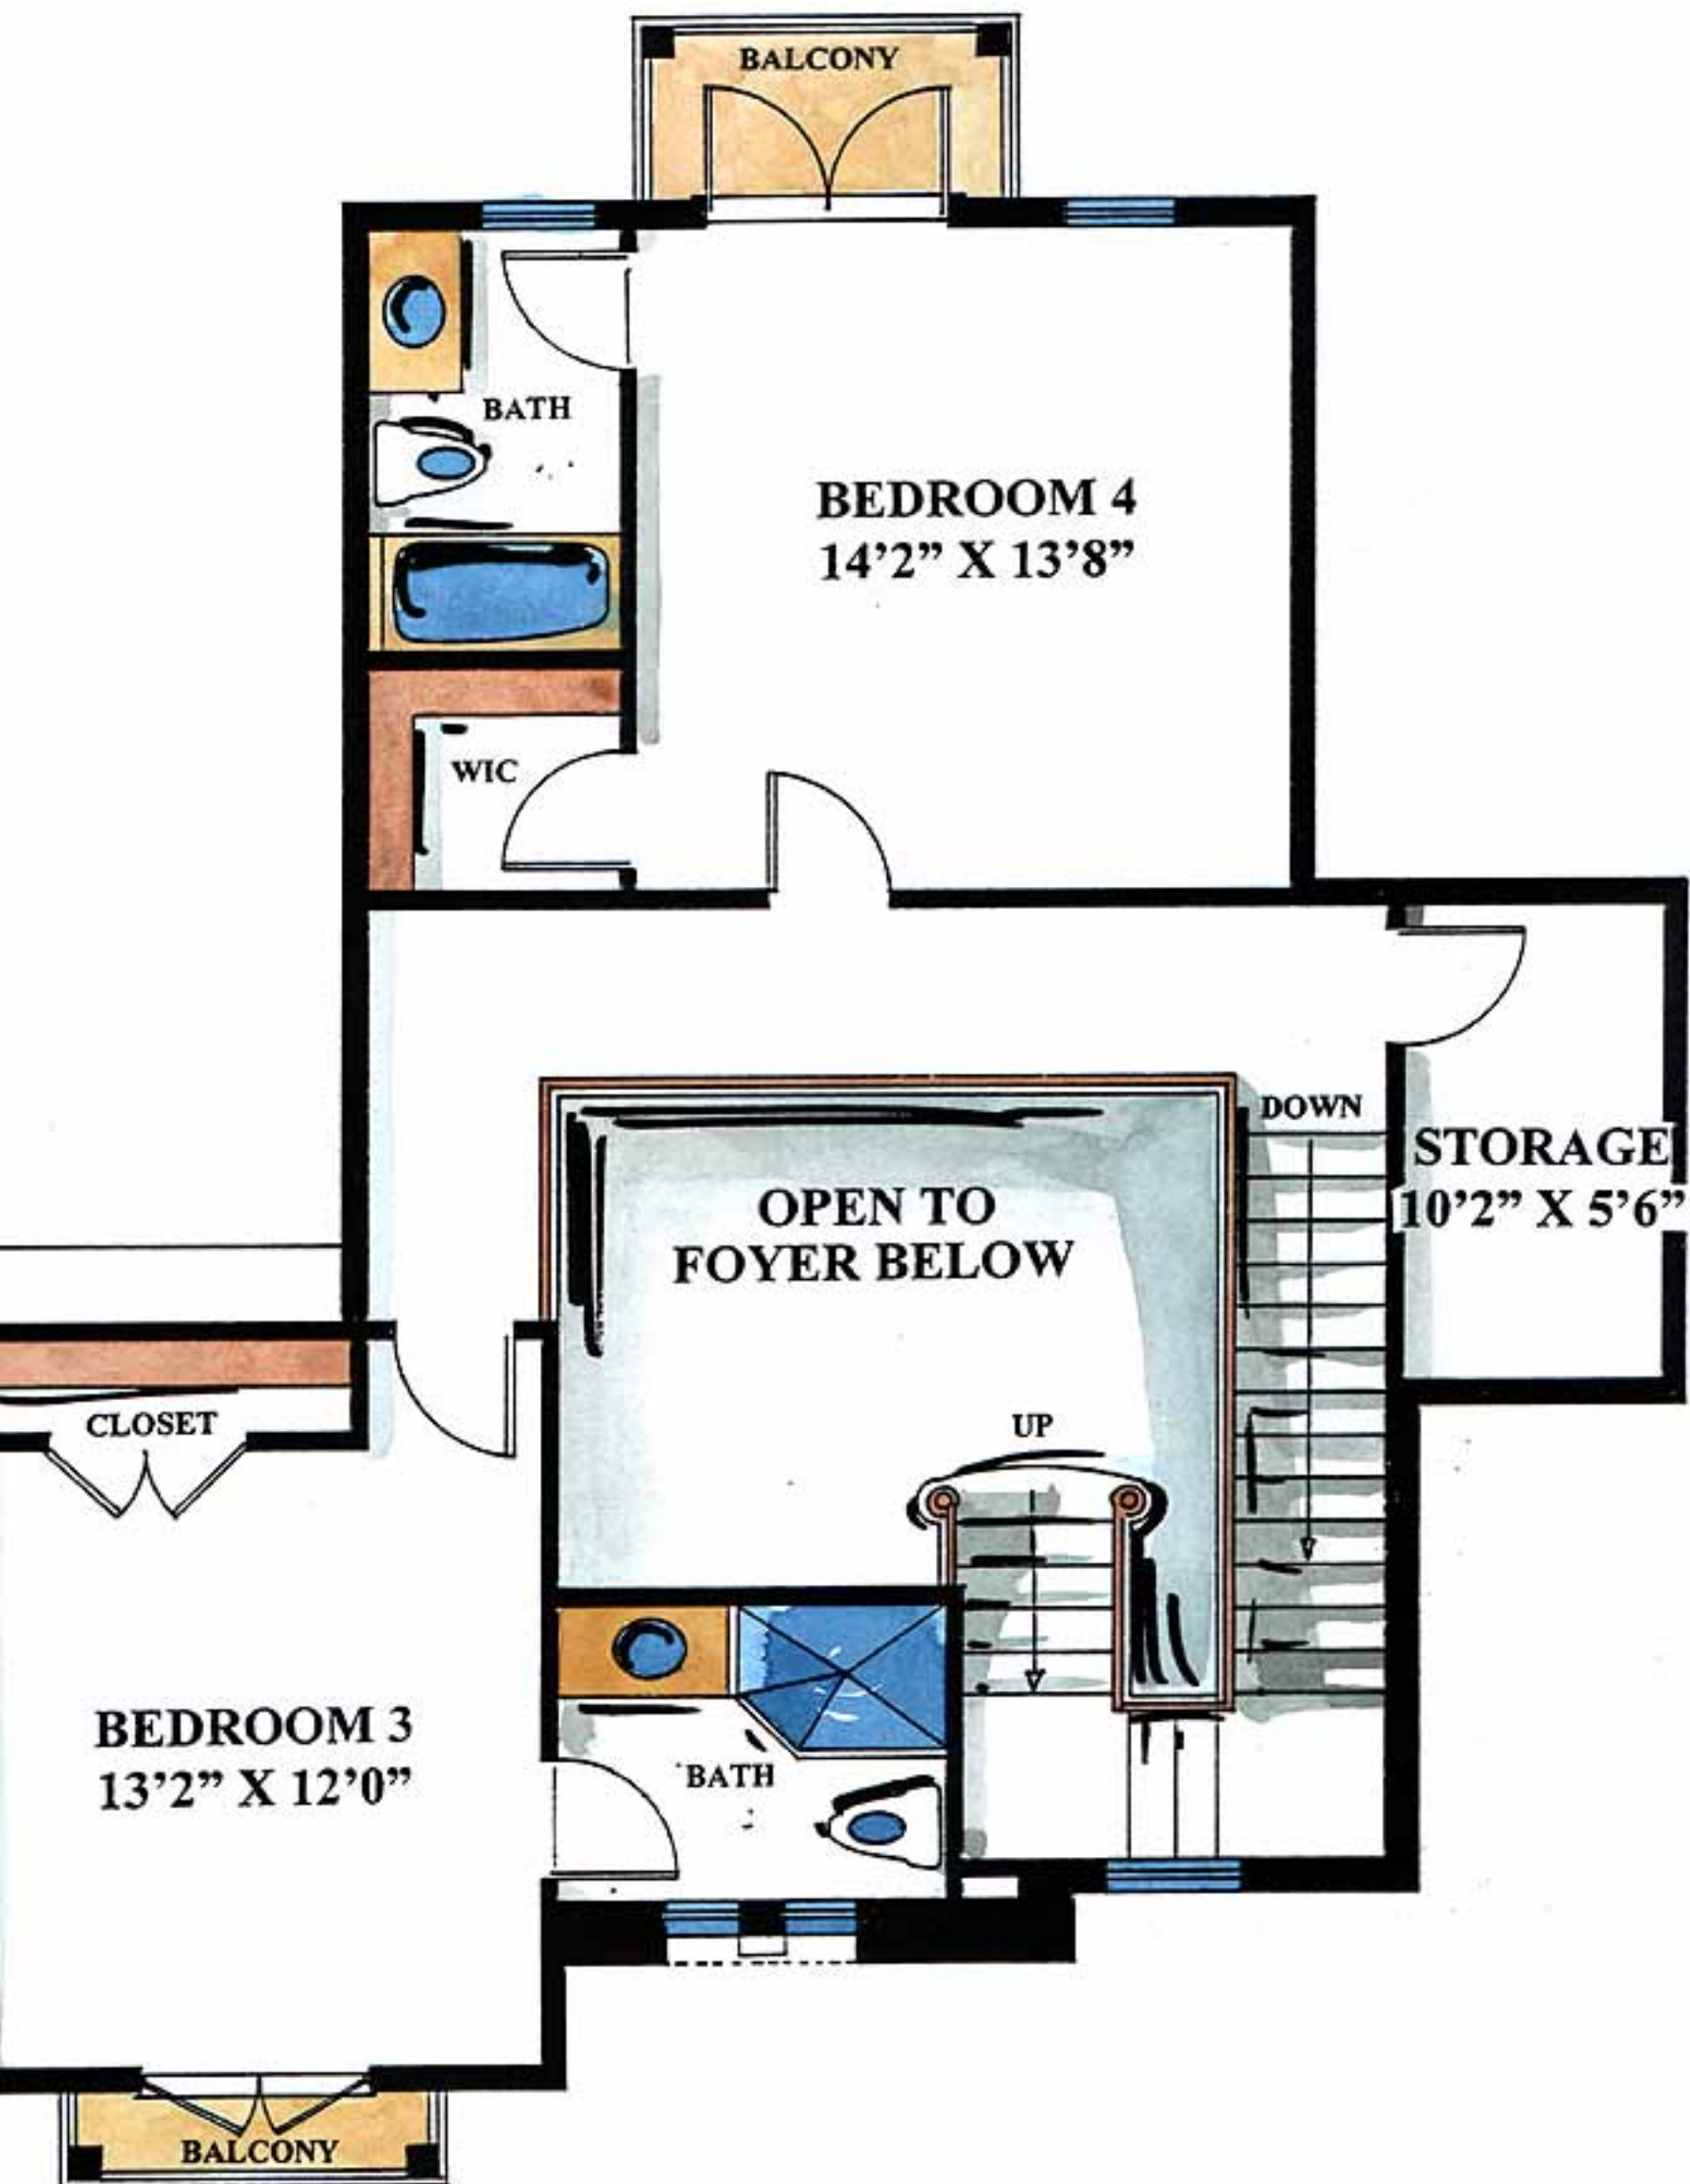

Prenoir Model

with A/C Living	3,230 sq.ft.
without A/C Living	763
with A/C Living	3,993 sq.ft.
Garage	858
Patio	280
	51
Total	5,182 sq.ft.

BALCONY

BATH

BEDROOM 4
14'2" X 13'8"

WIC

DOWN

STORAGE
10'2" X 5'6"

OPEN TO
FOYER BELOW

CLOSET

UP

BEDROOM 3
13'2" X 12'0"

BATH

BALCONY